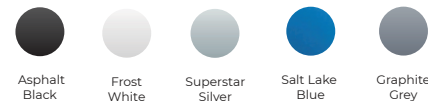

COLOR

*Graphite Grey is available only for the GS3 EMZOOM Premium R Variant.

GAC MOTOR MALAYSIA

FB page : www.facebook.com/GACMotorMalaysia
Instagram : @gacmotormalaysia
Website : www.gacmotor.com.my

The GAC trademark mark, vehicle model names, vehicle body designs and other marks and designs appearing in the brochure are the IP rights of GAC MOTOR, its subsidiaries, affiliates or licensors.

© 2023 GAC MOTOR. All rights reserved.

LEARN MORE